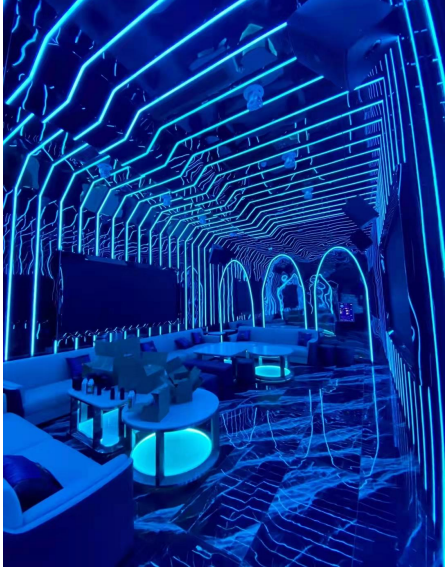

韶关 * D PARTY . K