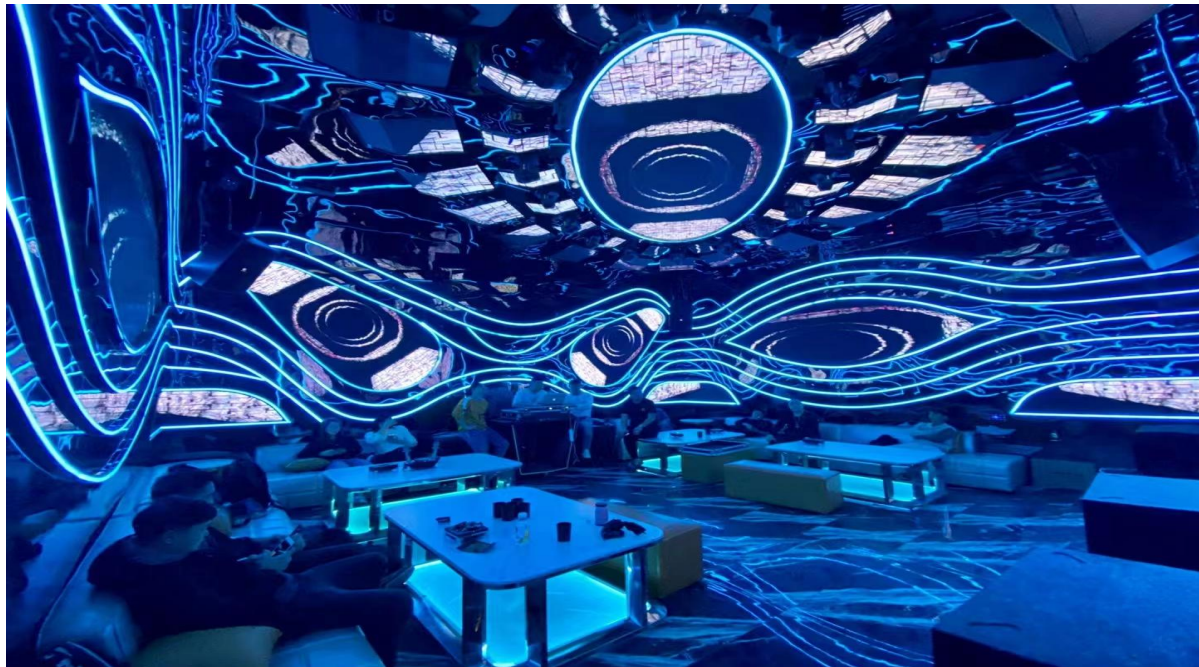

精选案例
广州宝乐音响科技有限公司

韶关*慕尚酒吧