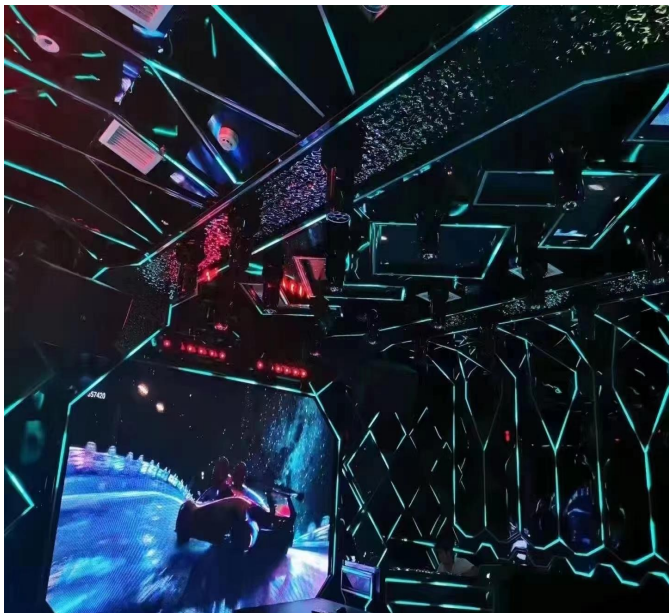

The background is a deep blue space scene. At the top center, a dark planet with a thin white ring is visible. Below it, the horizon of Earth is shown, with city lights glowing from the continents. The overall color palette is dark blue and black with white highlights.

精选案例
广州宝乐音响科技有限公司

肇庆*

T J PARTY

A space-themed background featuring a view of Earth from space at the bottom, showing city lights. Above the horizon, a bright blue glow suggests a sunset or sunrise. In the upper center, a dark, spherical moon is visible against a starry, dark blue sky. The overall color palette is dominated by deep blues and blacks.