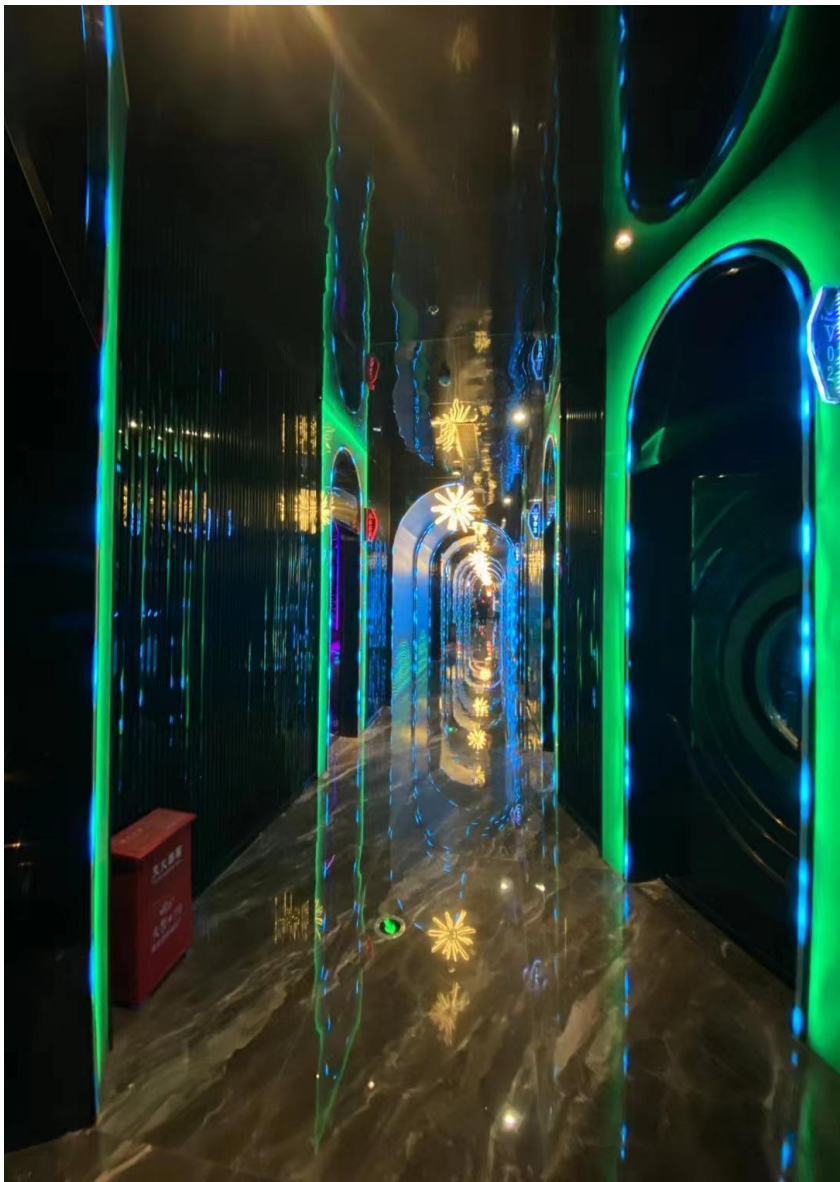

精选案例
广州宝乐音响科技有限公司