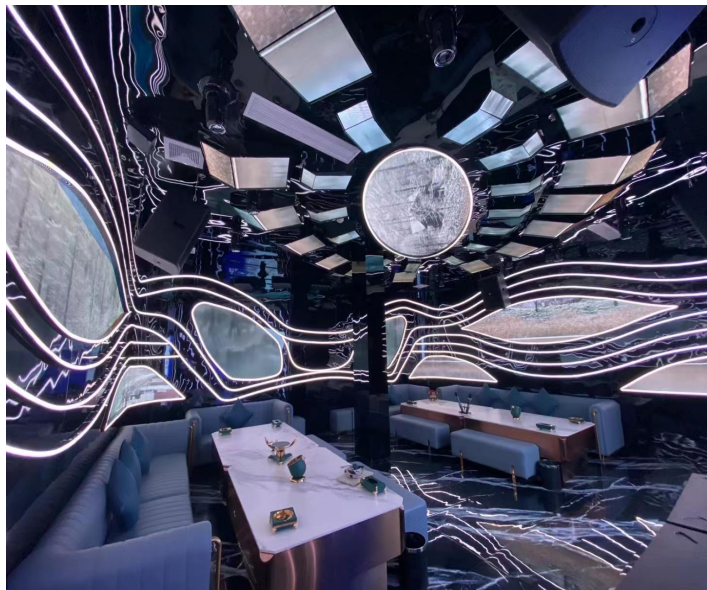

精选案例
广州宝乐音响科技有限公司

揭阳 * 天天渔港