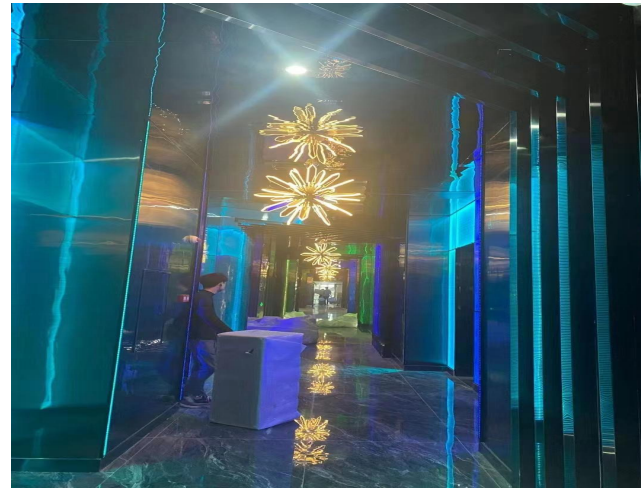

精选案例
广州宝乐音响科技有限公司