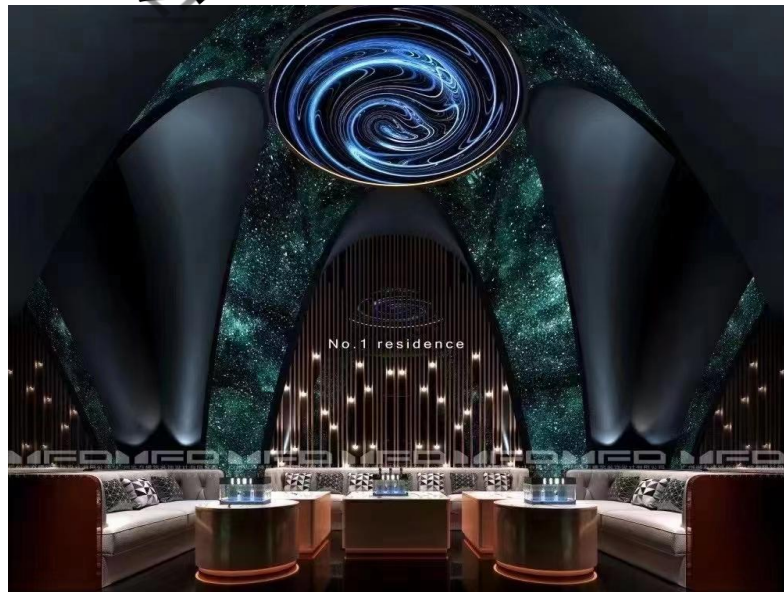

精选案例
广州宝乐音响科技有限公司

韶关*
濠璟会