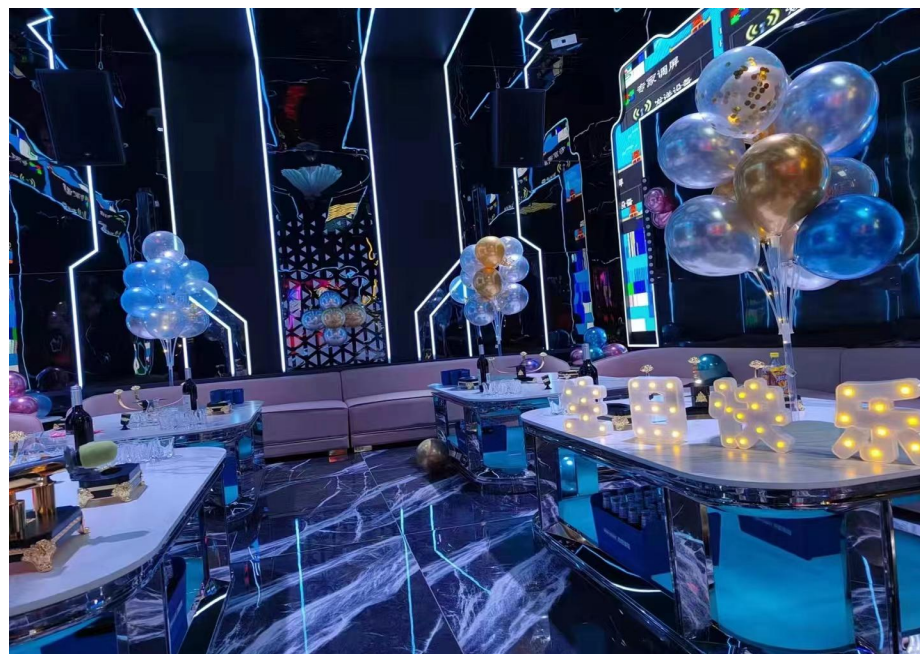

精选案例
广州宝乐音响科技有限公司

韶关*慕尚酒吧