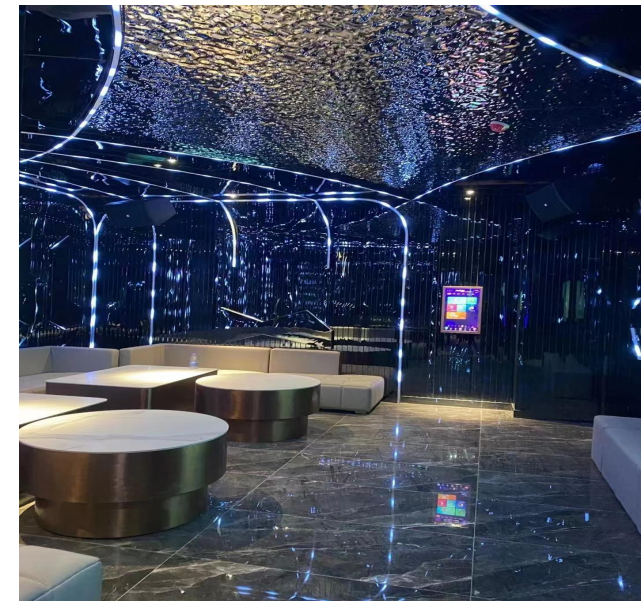

精选案例
广州宝乐音响科技有限公司

东莞 * 兰欧酒店