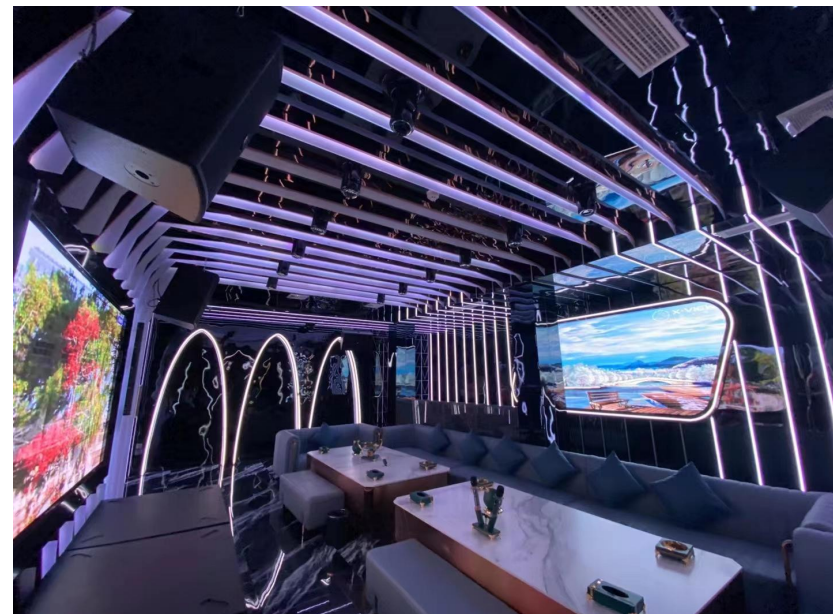

精选案例
广州宝乐音响科技有限公司

揭阳 * 天天渔港